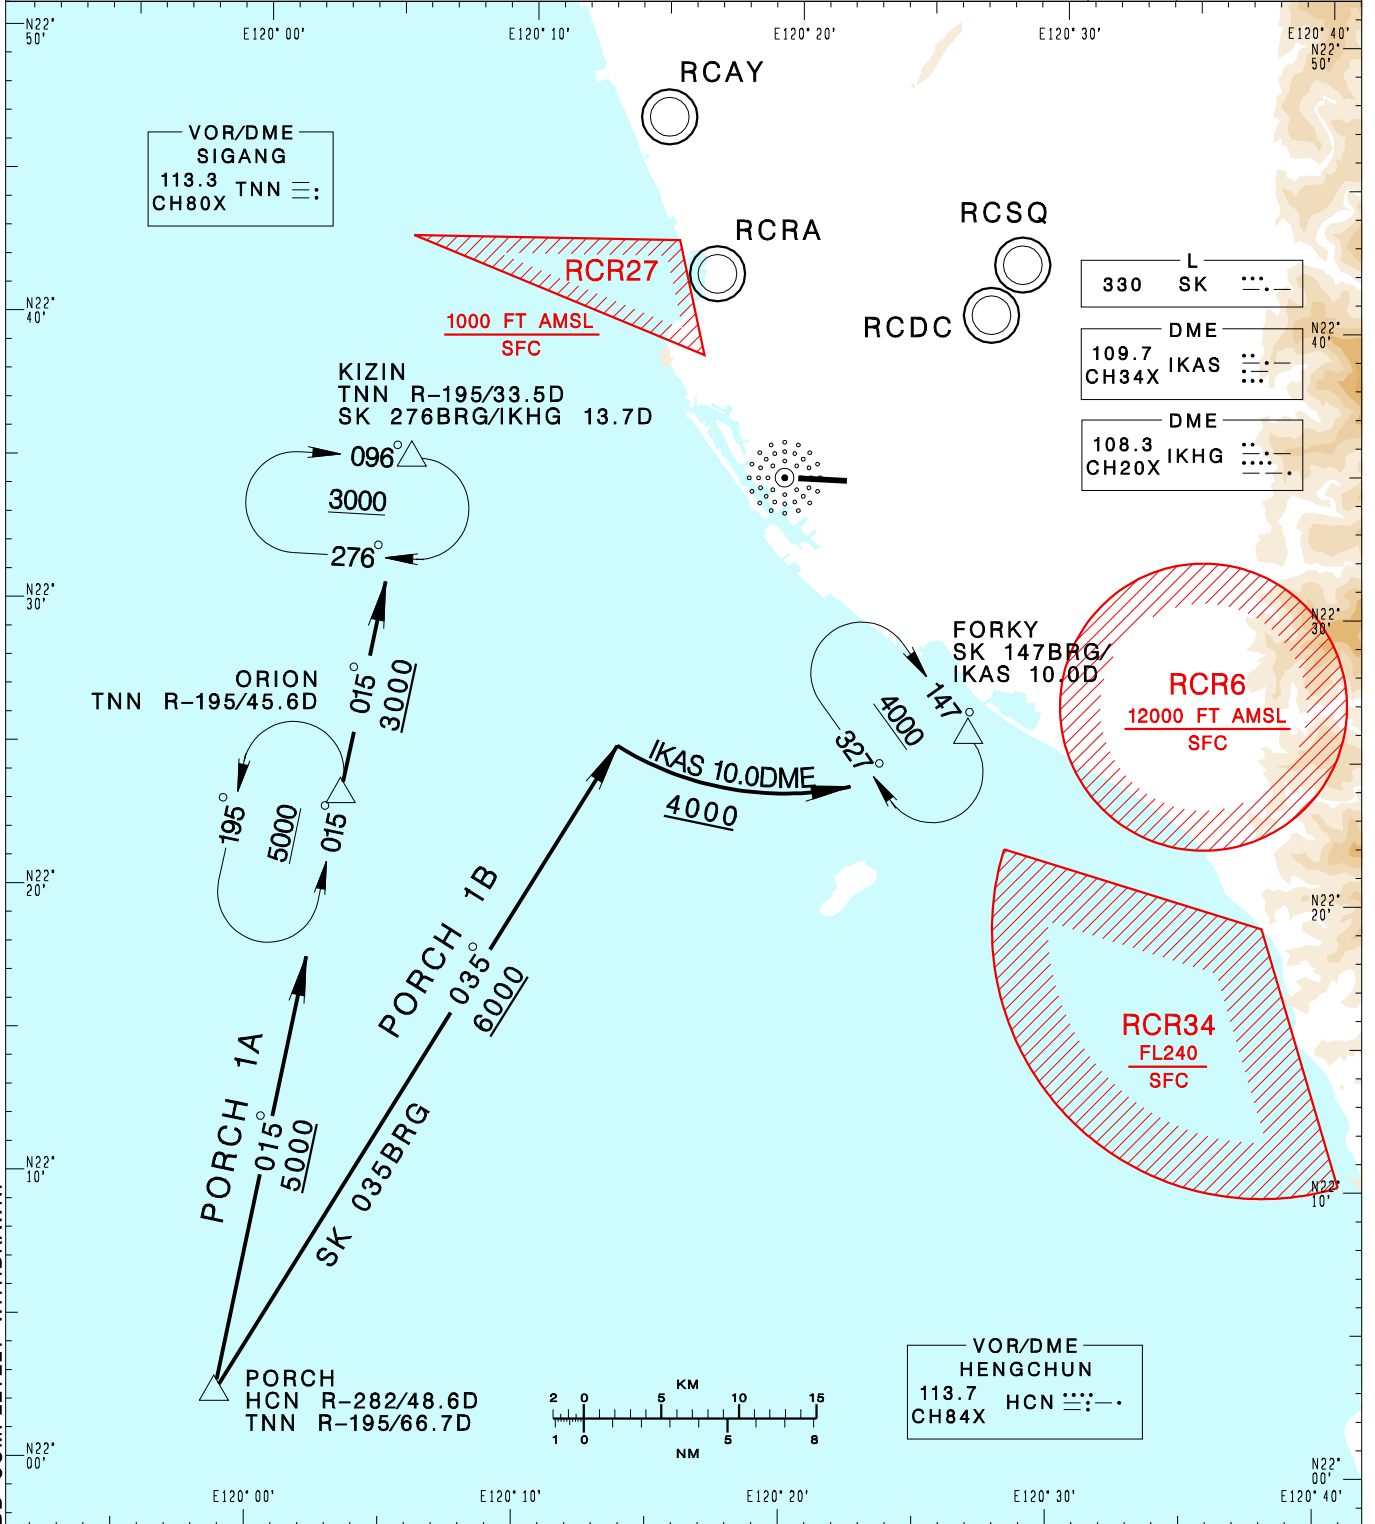

高雄國際機場
KAOHSIUNG INTL AD

RCKH STAR
PORCH 1A(RWY09)
PORCH 1B(RWY27)

TAIPEI ACC 127.9	129.1	KAOHSIUNG APP 124.7	125.7	ATIS 127.8		
Apt Elev: 32'		Trans Level: FL130		Trans Alt: 11,000'		
BEARINGS ARE MAGNETIC; DISTANCES ARE NAUTICAL MILES; ELEVATIONS, HEIGHTS IN FEET						

CHANGES: KW NDB COMPLETELY WITHDRAWN.

PORCH ONE ALFA ARRIVAL
Depart PORCH, track TNN R-195 to KIZIN.

PORCH ONE BRAVO ARRIVAL
Depart PORCH, track SK 035BRG to join IKAS 10.0 DME arc to FORKY.